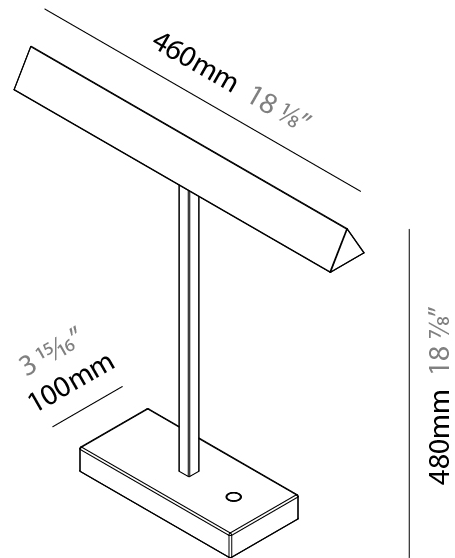

ELLE PORTABLE

D204000-

base number _____
Finish Options _____

1. To build a product code in our configurator select the specify button on the base model # product page
2. To build a manual product code on this datasheet choose from the options listed below in blue font and add the suffix to the base model #

GENERAL

Series: Elle _____
Brand: Zaneen _____
Division: Design _____
Mounting Type: Portable _____
Mounting Location: Table _____
Subcategory: Task _____

PHYSICAL

Shape: Abstract _____
Length (mm): 460 _____
Length (in): 18 ¹/₈ _____
Width (mm): 100 _____
Width (in): 3 ¹⁵/₁₆ _____
Height (mm): 480 _____
Height (in): 18 ⁷/₈ _____
Light Distribution: Direct _____
Diffuser: Acrylic Bi-Satin _____
Fixture Finish: MBK / MWH / MCB _____
Fixture Material: Aluminum _____

ELECTRICAL

Lamp Type: LED _____
Input Wattage (W): 6 _____
Dimming: Touch Dimming _____
Driver Included: Yes _____
Driver Location: Inline Transformer Plug _____
Driver Class: Class 2 _____
Input Voltage (V): 120 - 277 _____
Output Voltage (V): 24 _____

LED

Color Temperature (°K): 3000 _____
CRI: >90 CRI _____
Lamp Life (hrs): 50000 _____

OPTICAL

RATINGS AND CERTIFICATIONS

Certified By: Certified for North American Standards _____
IP rating: IP20 _____