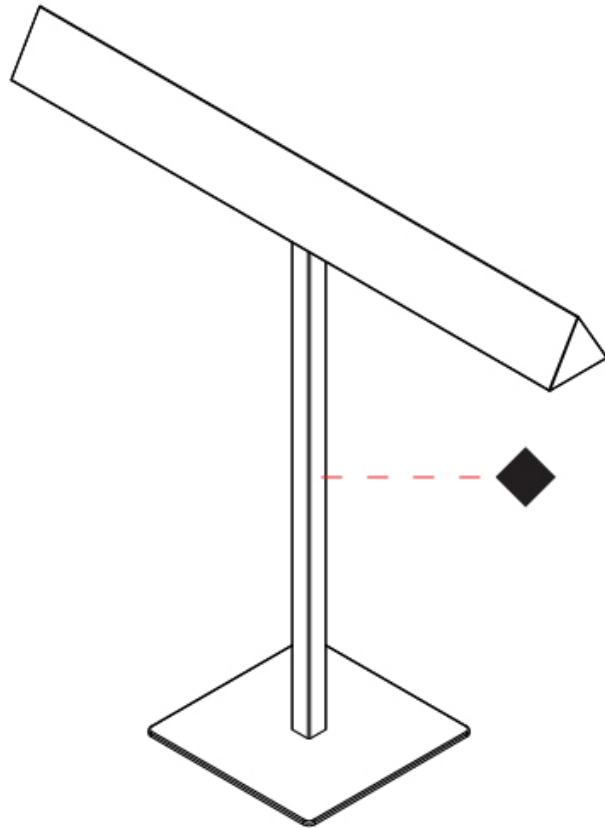

D204001-

PROJECT _____

TYPE _____

SPECIFIER _____

QUANTITY _____

DATE _____