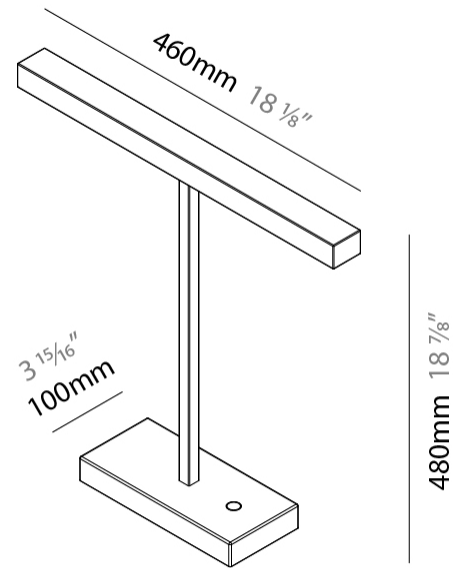

PROJECT	
TYPE	
SPECIFIER	
QUANTITY	
DATE	

ELLE PORTABLE

D204002-

base number   Finish
Options

1. To build a product code in our configurator select the specify button on the base model # product page
2. To build a manual product code on this datasheet choose from the options listed below in blue font and add the suffix to the base model #

GENERAL

Series: Elle
Brand: Zaneen
Division: Design
Mounting Type: Portable
Mounting Location: Table
Subcategory: Task

PHYSICAL

Shape: Square
Length (mm): 460
Length (in): 18 7/8
Width (mm): 100
Width (in): 3 15/16
Height (mm): 480
Height (in): 18 7/8
Light Distribution: Direct
Diffuser: Acrylic Bi-Satin
Fixture Finish: MBK / MWH / MCB
Fixture Material: Aluminum

ELECTRICAL

Lamp Type: LED
Input Wattage (W): 6
Dimming: Touch Dimming
Driver Included: Yes
Driver Location: Inline Transformer Plug
Driver Class: Class 2
Input Voltage (V): 120 - 277
Output Voltage (V): 24

LED

Color Temperature (°K): 3000
CRI: >90 CRI
Lamp Life (hrs): 50000

OPTICAL

RATINGS AND CERTIFICATIONS

Certified By: Certified for North American Standards
IP rating: IP20