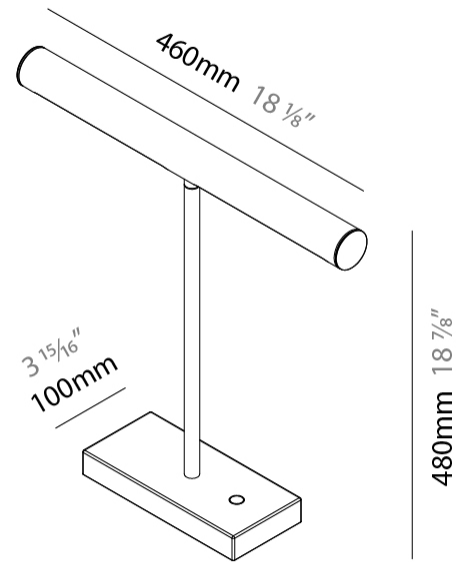

PROJECT
TYPE
SPECIFIER
QUANTITY
DATE

ELLE PORTABLE

D204004-

base number   Finish
Options

1. To build a product code in our configurator select the specify button on the base model # product page
2. To build a manual product code on this datasheet choose from the options listed below in blue font and add the suffix to the base model #

GENERAL

Series: Elle
Brand: Zaneen
Division: Design
Mounting Type: Portable
Mounting Location: Table
Subcategory: Task

PHYSICAL

Shape: Cylinder
Length (mm): 460
Length (in): 18 1/8
Width (mm): 100
Width (in): 3 15/16
Height (mm): 480
Height (in): 18 7/8
Light Distribution: Direct
Diffuser: Acrylic Bi-Satin
Fixture Finish: MBK / MWH / MCB
Fixture Material: Aluminum

ELECTRICAL

Lamp Type: LED
Input Wattage (W): 6
Dimming: Touch Dimming
Driver Included: Yes
Driver Location: Inline Transformer Plug
Driver Class: Class 2
Input Voltage (V): 120 - 277
Output Voltage (V): 24

LED

Color Temperature (°K): 3000
CRI: >90 CRI
Lamp Life (hrs): 50000

OPTICAL

RATINGS AND CERTIFICATIONS

Certified By: Certified for North American Standards
IP rating: IP20