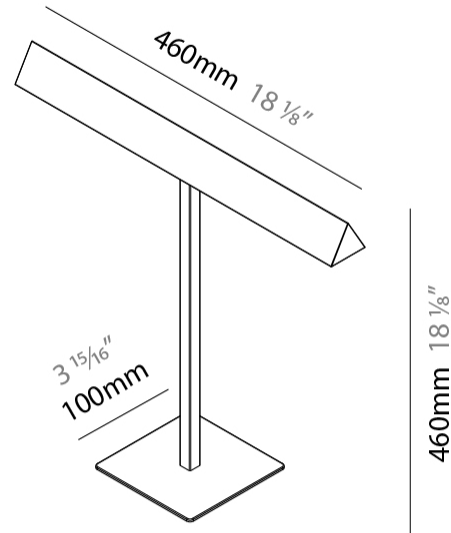

PROJECT	
TYPE	
SPECIFIER	
QUANTITY	
DATE	

ELLE PORTABLE

D204001-

base number Finish
Options

1. To build a product code in our configurator select the specify button on the base model # product page
2. To build a manual product code on this datasheet choose from the options listed below in blue font and add the suffix to the base model #

GENERAL

Series: Elle
Brand: Zaneen
Division: Design
Mounting Type: Portable
Mounting Location: Table
Subcategory: Task

PHYSICAL

Shape: Abstract
Length (mm): 460
Length (in): 18 1/8
Width (mm): 100
Width (in): 3 15/16
Height (mm): 460
Height (in): 18 1/8
Light Distribution: Direct
Diffuser: Acrylic Bi-Satin
Fixture Finish: MBK / MWH / MCB
Fixture Material: Aluminum

ELECTRICAL

Lamp Type: LED
Input Wattage (W): 6
Dimming: Touch Dimming
Driver Included: Yes
Driver Location: Inline Transformer Plug
Driver Class: Class 2
Input Voltage (V): 120 - 277
Output Voltage (V): 24

LED

Color Temperature (°K): 3000
CRI: >90 CRI
Lamp Life (hrs): 50000

OPTICAL

RATINGS AND CERTIFICATIONS

Certified By: Certified for North American Standards
IP rating: IP20